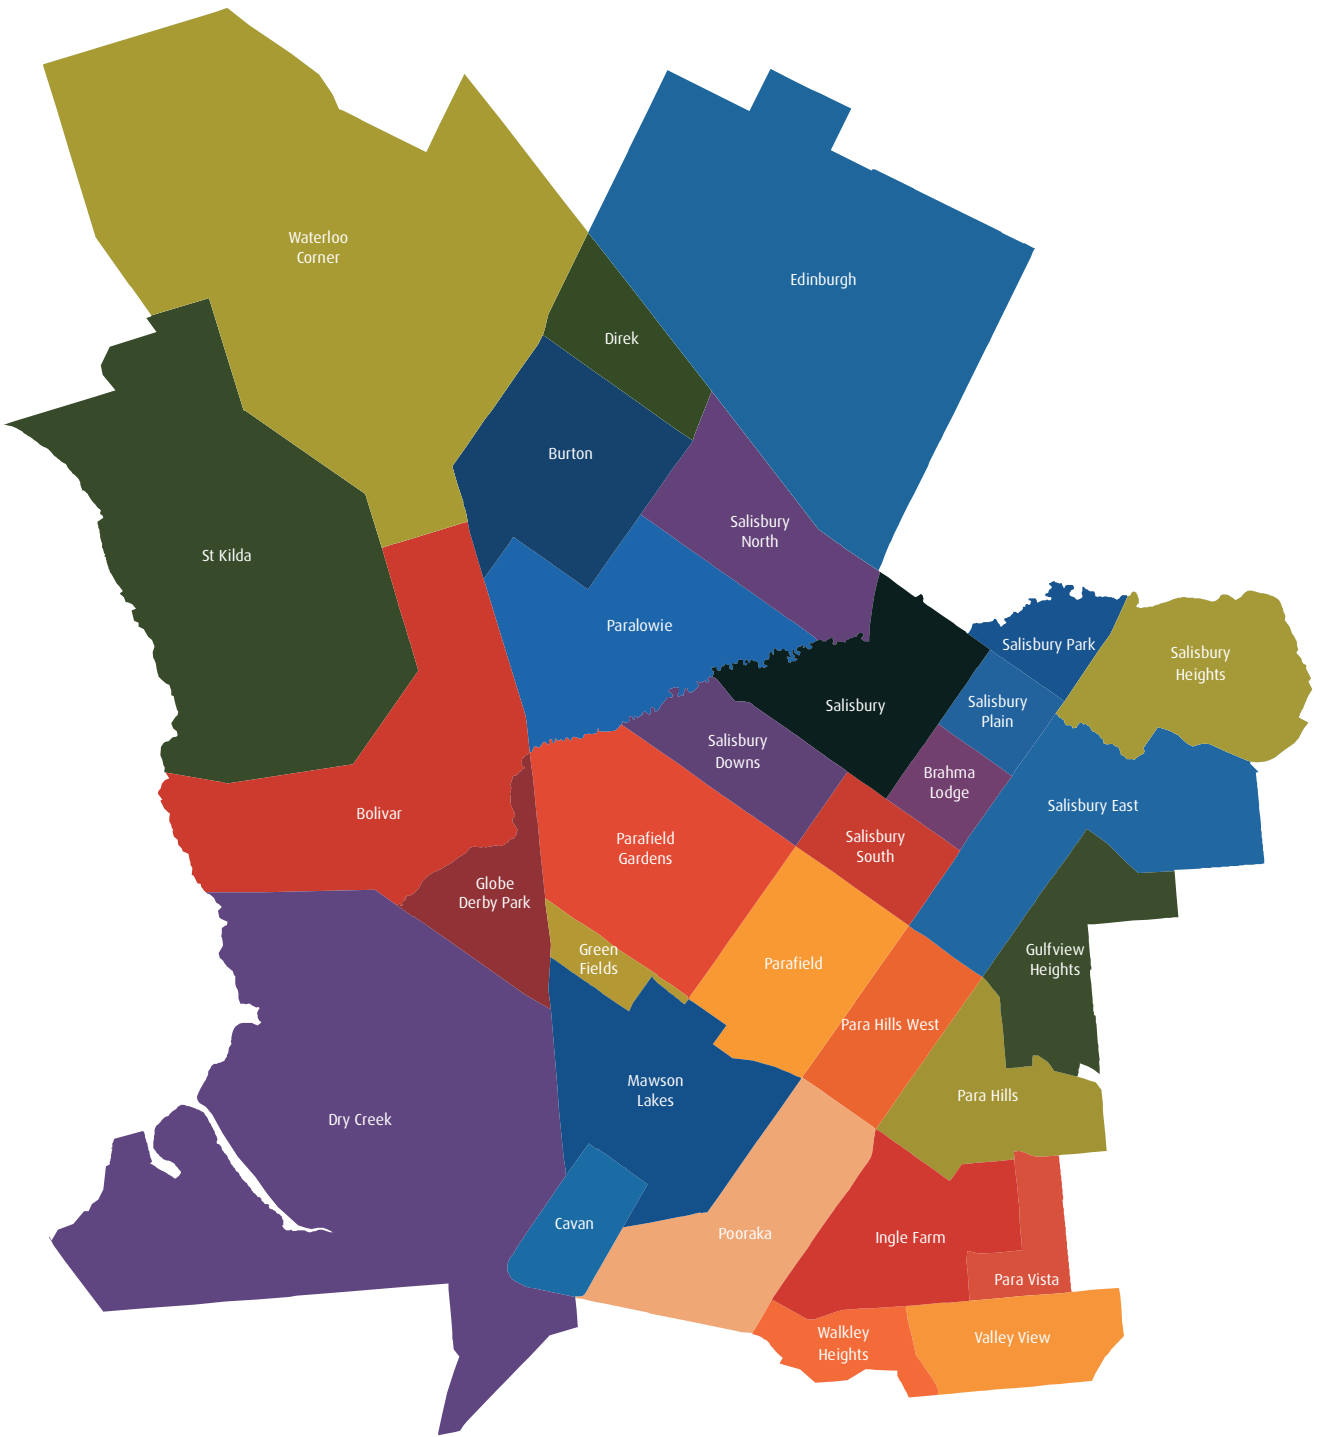

City of Salisbury Suburbs & Postcodes

Suburb	Postcode	Suburb	Postcode
Bolivar	5110	Parafield Gardens	5107
Brahma Lodge	5109	Paralowie	5108
Burton	5110	Pooraka	5095
Cavan	5094	Salisbury	5108
Direk	5110	Salisbury Downs	5108
Dry Creek	5094	Salisbury East	5109
Edinburgh	5111	Salisbury Heights	5109
Globe Derby Park	5110	Salisbury North	5108
Green Fields	5107	Salisbury Park	5109
Gulfview Heights	5096	Salisbury Plain	5109
Ingle Farm	5098	Salisbury South	5108
Mawson Lakes	5095	St Kilda	5110
Para Hills	5096	Valley View	5093
Para Hills West	5096	Walkley Heights	5098
Para Vista	5093	Waterloo Corner	5110
Parafield	5106		