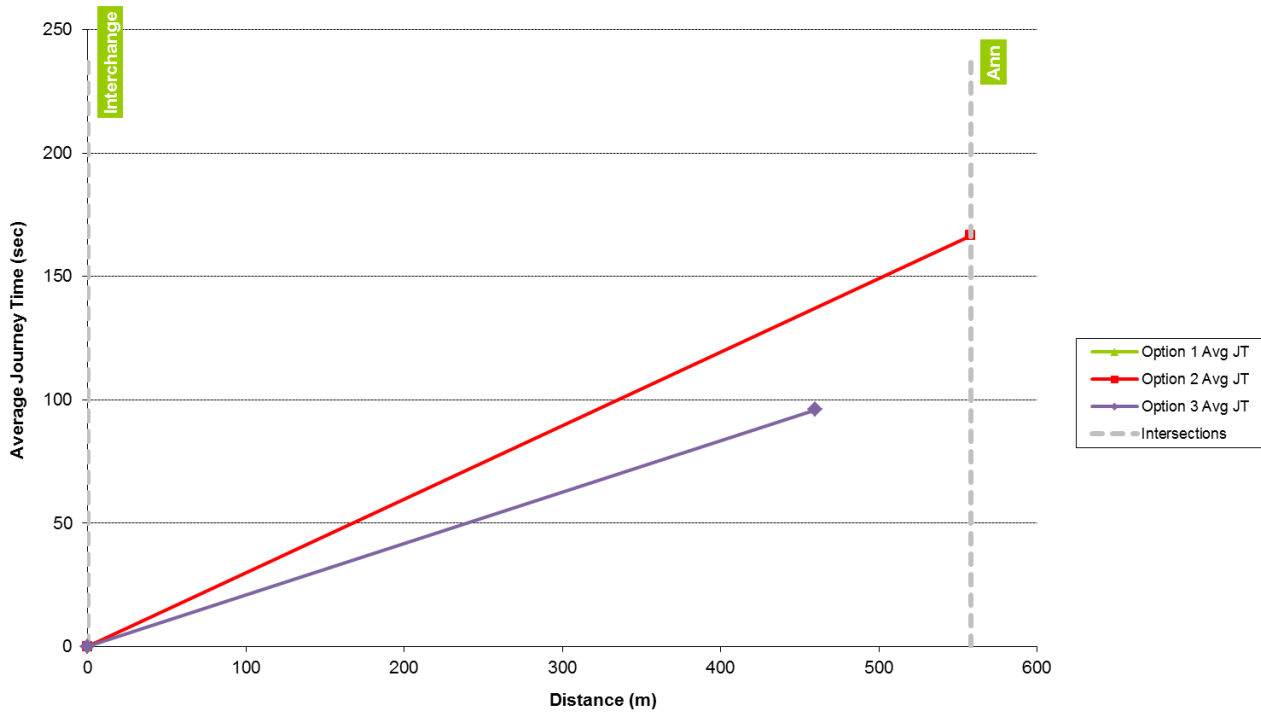

Bus Route 224 Northbound - Morning Peak (08:15-09:15)

Bus Route 224 Southbound - Morning Peak (08:15-09:15)

Bus Route 430 Northbound - Morning Peak (08:15-09:15)

Bus Route 430 Southbound - Morning Peak (08:15-09:15)

Bus Route 430 Northbound - Evening Peak (16:15-17:15)

Bus Route 430 Southbound - Evening Peak (16:15-17:15)

**Bus Route 224 Southbound - Evening Peak (16:15-17:15)**

**Bus Route 224 Northbound - Evening Peak (16:15-17:15)**