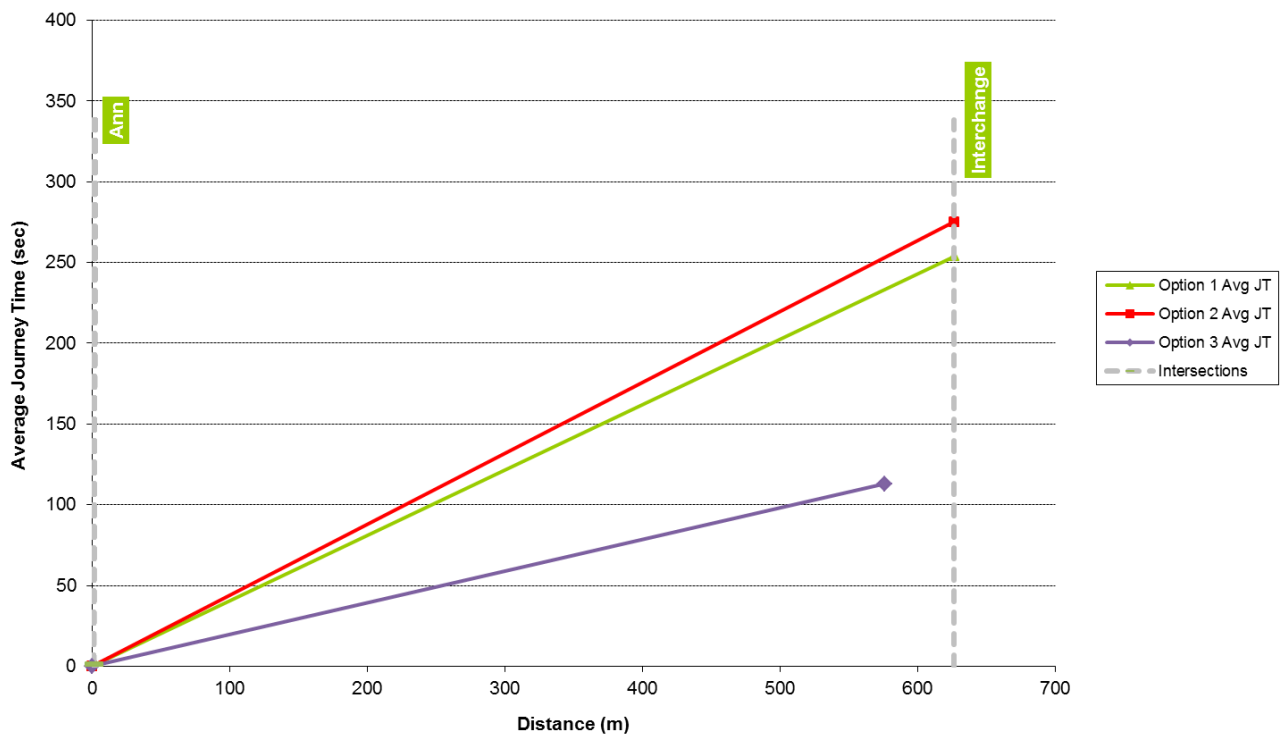

Bus Route 224 Northbound - Morning Peak (08:15-09:15)

Bus Route 224 Southbound - Morning Peak (08:15-09:15)

Bus Route 430 Northbound - Morning Peak (08:15-09:15)

Bus Route 430 Southbound - Morning Peak (08:15-09:15)

Bus Route 430 Northbound - Evening Peak (16:15-17:15)

Bus Route 430 Southbound - Evening Peak (16:15-17:15)

**Bus Route 224 Southbound - Evening Peak (16:15-17:15)**

**Bus Route 224 Northbound - Evening Peak (16:15-17:15)**