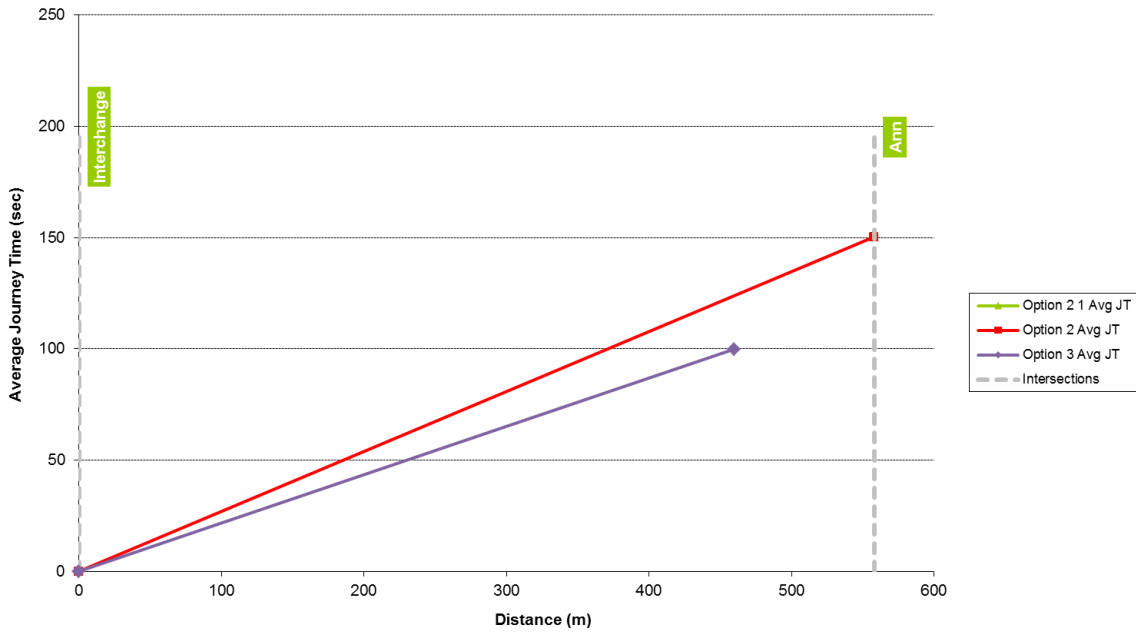

Bus Route 224 Northbound - Morning Peak (08:15-09:15)

Bus Route 224 Southbound - Morning Peak (08:15-09:15)

Bus Route 430 Northbound - Morning Peak (08:15-09:15)

Bus Route 430 Southbound - Morning Peak (08:15-09:15)

Bus Route 430 Northbound - Evening Peak (16:15-17:15)

Bus Route 430 Southbound - Evening Peak (16:15-17:15)

**Bus Route 224 Southbound - Evening Peak (16:15-17:15)**

**Bus Route 224 Northbound - Evening Peak (16:15-17:15)**