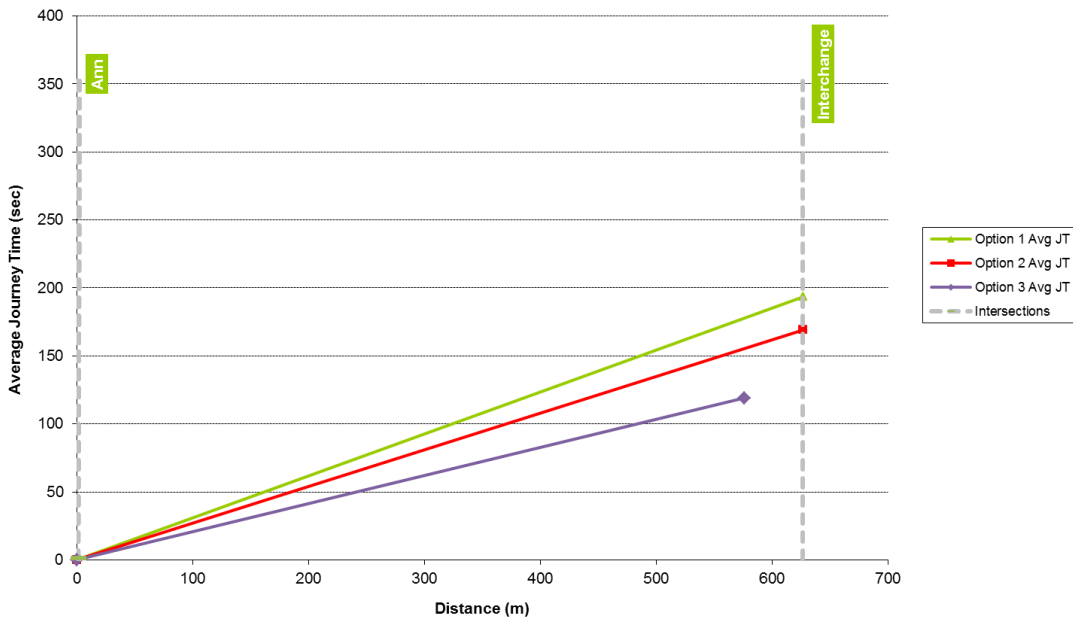

Bus Route 224 Northbound - Morning Peak (08:15-09:15)

Bus Route 224 Southbound - Morning Peak (08:15-09:15)

Bus Route 430 Northbound - Morning Peak (08:15-09:15)

Bus Route 430 Southbound - Morning Peak (08:15-09:15)

Bus Route 430 Northbound - Evening Peak (16:15-17:15)

Bus Route 430 Southbound - Evening Peak (16:15-17:15)

**Bus Route 224 Southbound - Evening Peak (16:15-17:15)**

**Bus Route 224 Northbound - Evening Peak (16:15-17:15)**