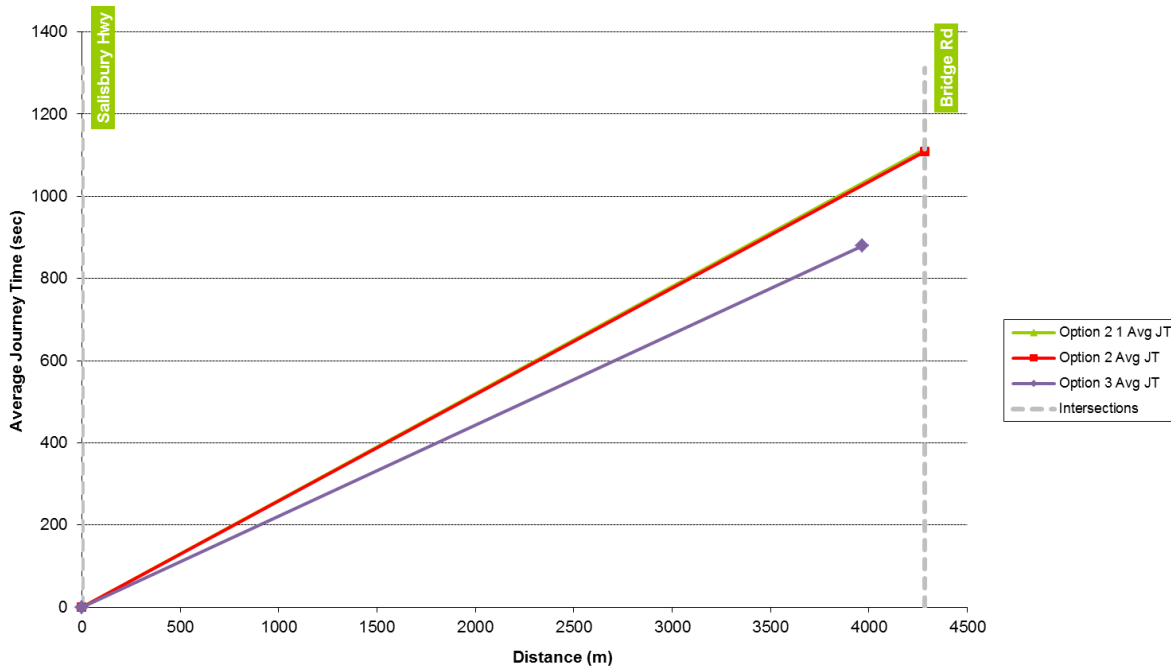

Bus Route 224 Northbound - Morning Peak (08:15-09:15)

Bus Route 224 Southbound - Morning Peak (08:15-09:15)

Bus Route 430 Northbound - Morning Peak (08:15-09:15)

Bus Route 430 Southbound - Morning Peak (08:15-09:15)

Bus Route 430 Northbound - Evening Peak (16:15-17:15)

Bus Route 430 Southbound - Evening Peak (16:15-17:15)

**Bus Route 224 Southbound - Evening Peak (16:15-17:15)**

**Bus Route 224 Northbound - Evening Peak (16:15-17:15)**