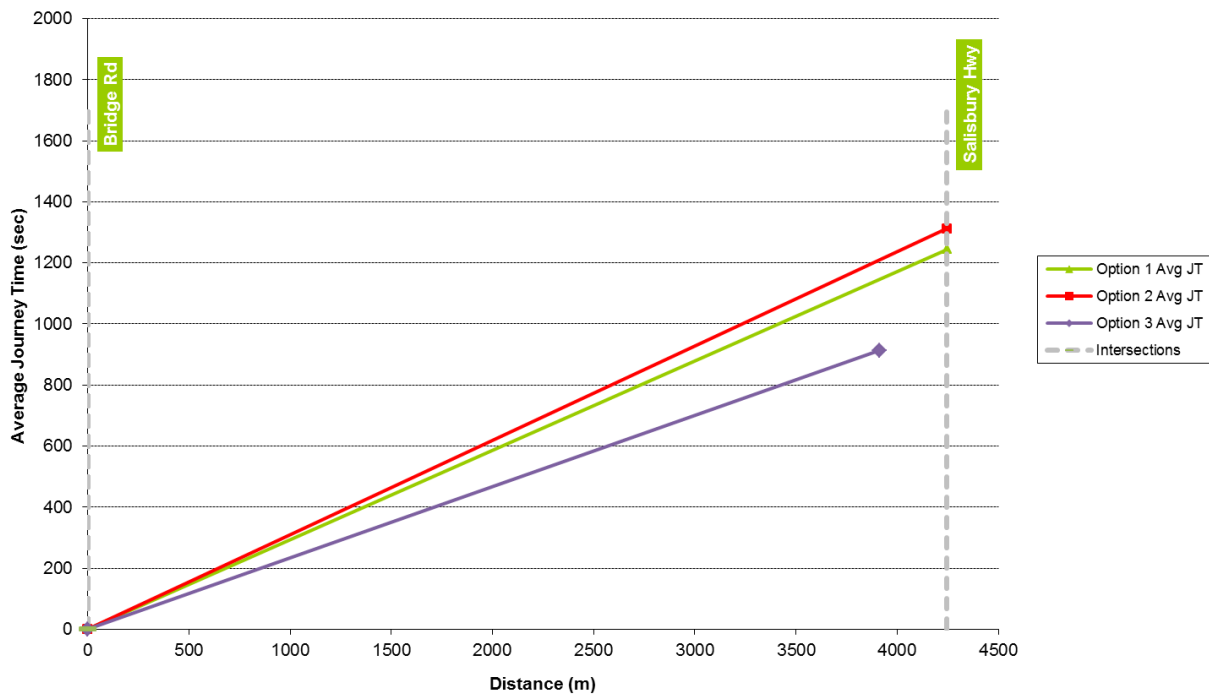

Bus Route 224 Northbound - Morning Peak (08:15-09:15)

Bus Route 224 Southbound - Morning Peak (08:15-09:15)

Bus Route 430 Northbound - Morning Peak (08:15-09:15)

Bus Route 430 Southbound - Morning Peak (08:15-09:15)

Bus Route 430 Northbound - Evening Peak (16:15-17:15)

Bus Route 430 Southbound - Evening Peak (16:15-17:15)

**Bus Route 224 Southbound - Evening Peak (16:15-17:15)**

**Bus Route 224 Northbound - Evening Peak (16:15-17:15)**