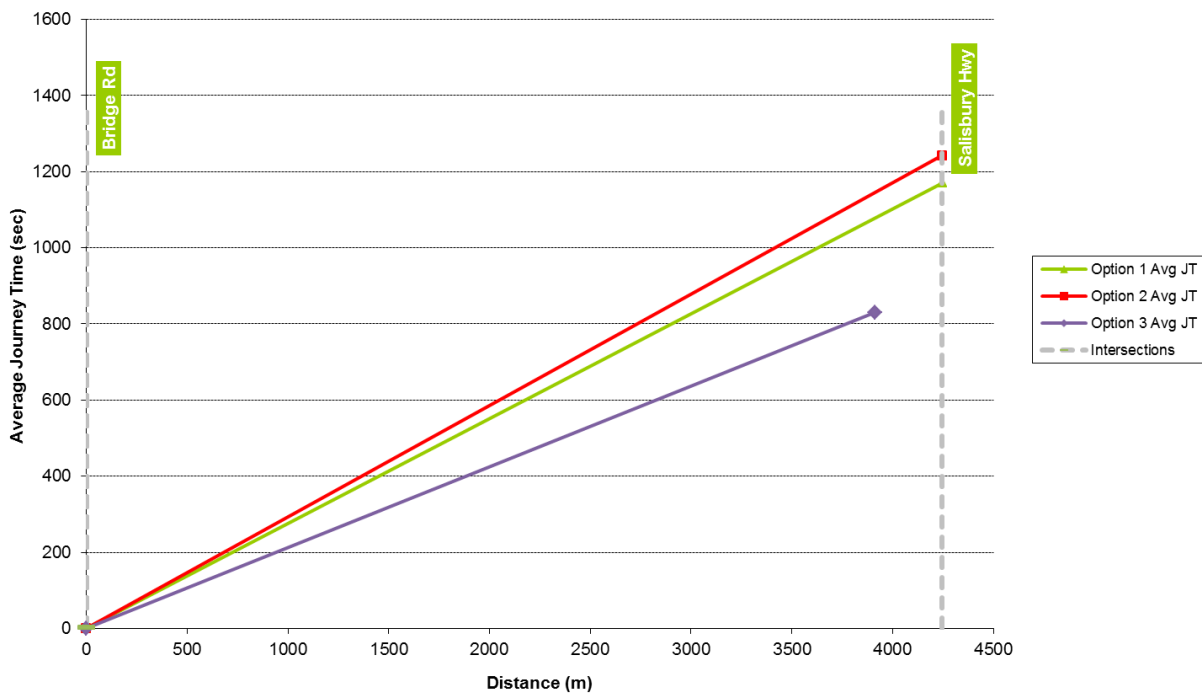

Bus Route 224 Northbound - Morning Peak (08:15-09:15)

Bus Route 224 Southbound - Morning Peak (08:15-09:15)

Bus Route 430 Northbound - Morning Peak (08:15-09:15)

Bus Route 430 Southbound - Morning Peak (08:15-09:15)

Bus Route 430 Northbound - Evening Peak (16:15-17:15)

Bus Route 430 Southbound - Evening Peak (16:15-17:15)

**Bus Route 224 Southbound - Evening Peak (16:15-17:15)**

**Bus Route 224 Northbound - Evening Peak (16:15-17:15)**