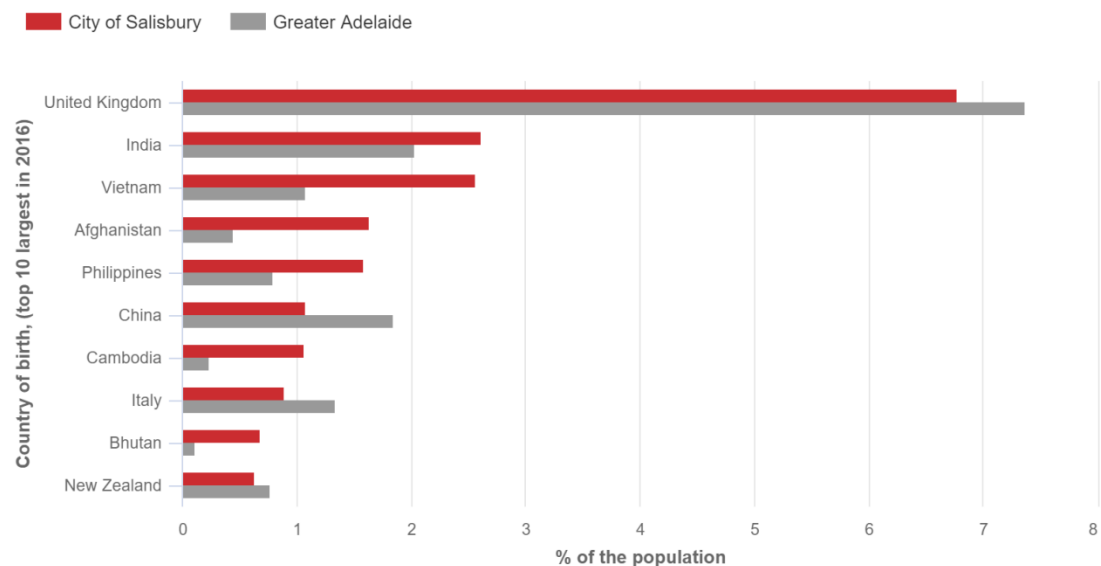

Proportion of the population born overseas

Headline Figure: 31% (Greater Adelaide 26.3%) (2016 census)

Why this indicator is important

Population born overseas provides a context of cultural and ethnic characteristics, which exemplifies community diversity.

Current Performance

Residents identifying as born overseas totalled 42,803 (2016) from 102 countries.

The most significant were identified as from the United Kingdom (England, Scotland, Wales, Northern Ireland, Channel Islands and the Isle of Man) 9,340 persons or 6.8%, however, since 2001 seen a decrease by 4.9%.

Dominant emerging population birth countries include India (+3,426 persons), Afghanistan (+2,222 persons) and the Philippines (+1,429 persons).

Birthplace, 2016

Source Data

Australian Bureau of Statistics, Census of Population and Housing, 2016 (Usual residence data).