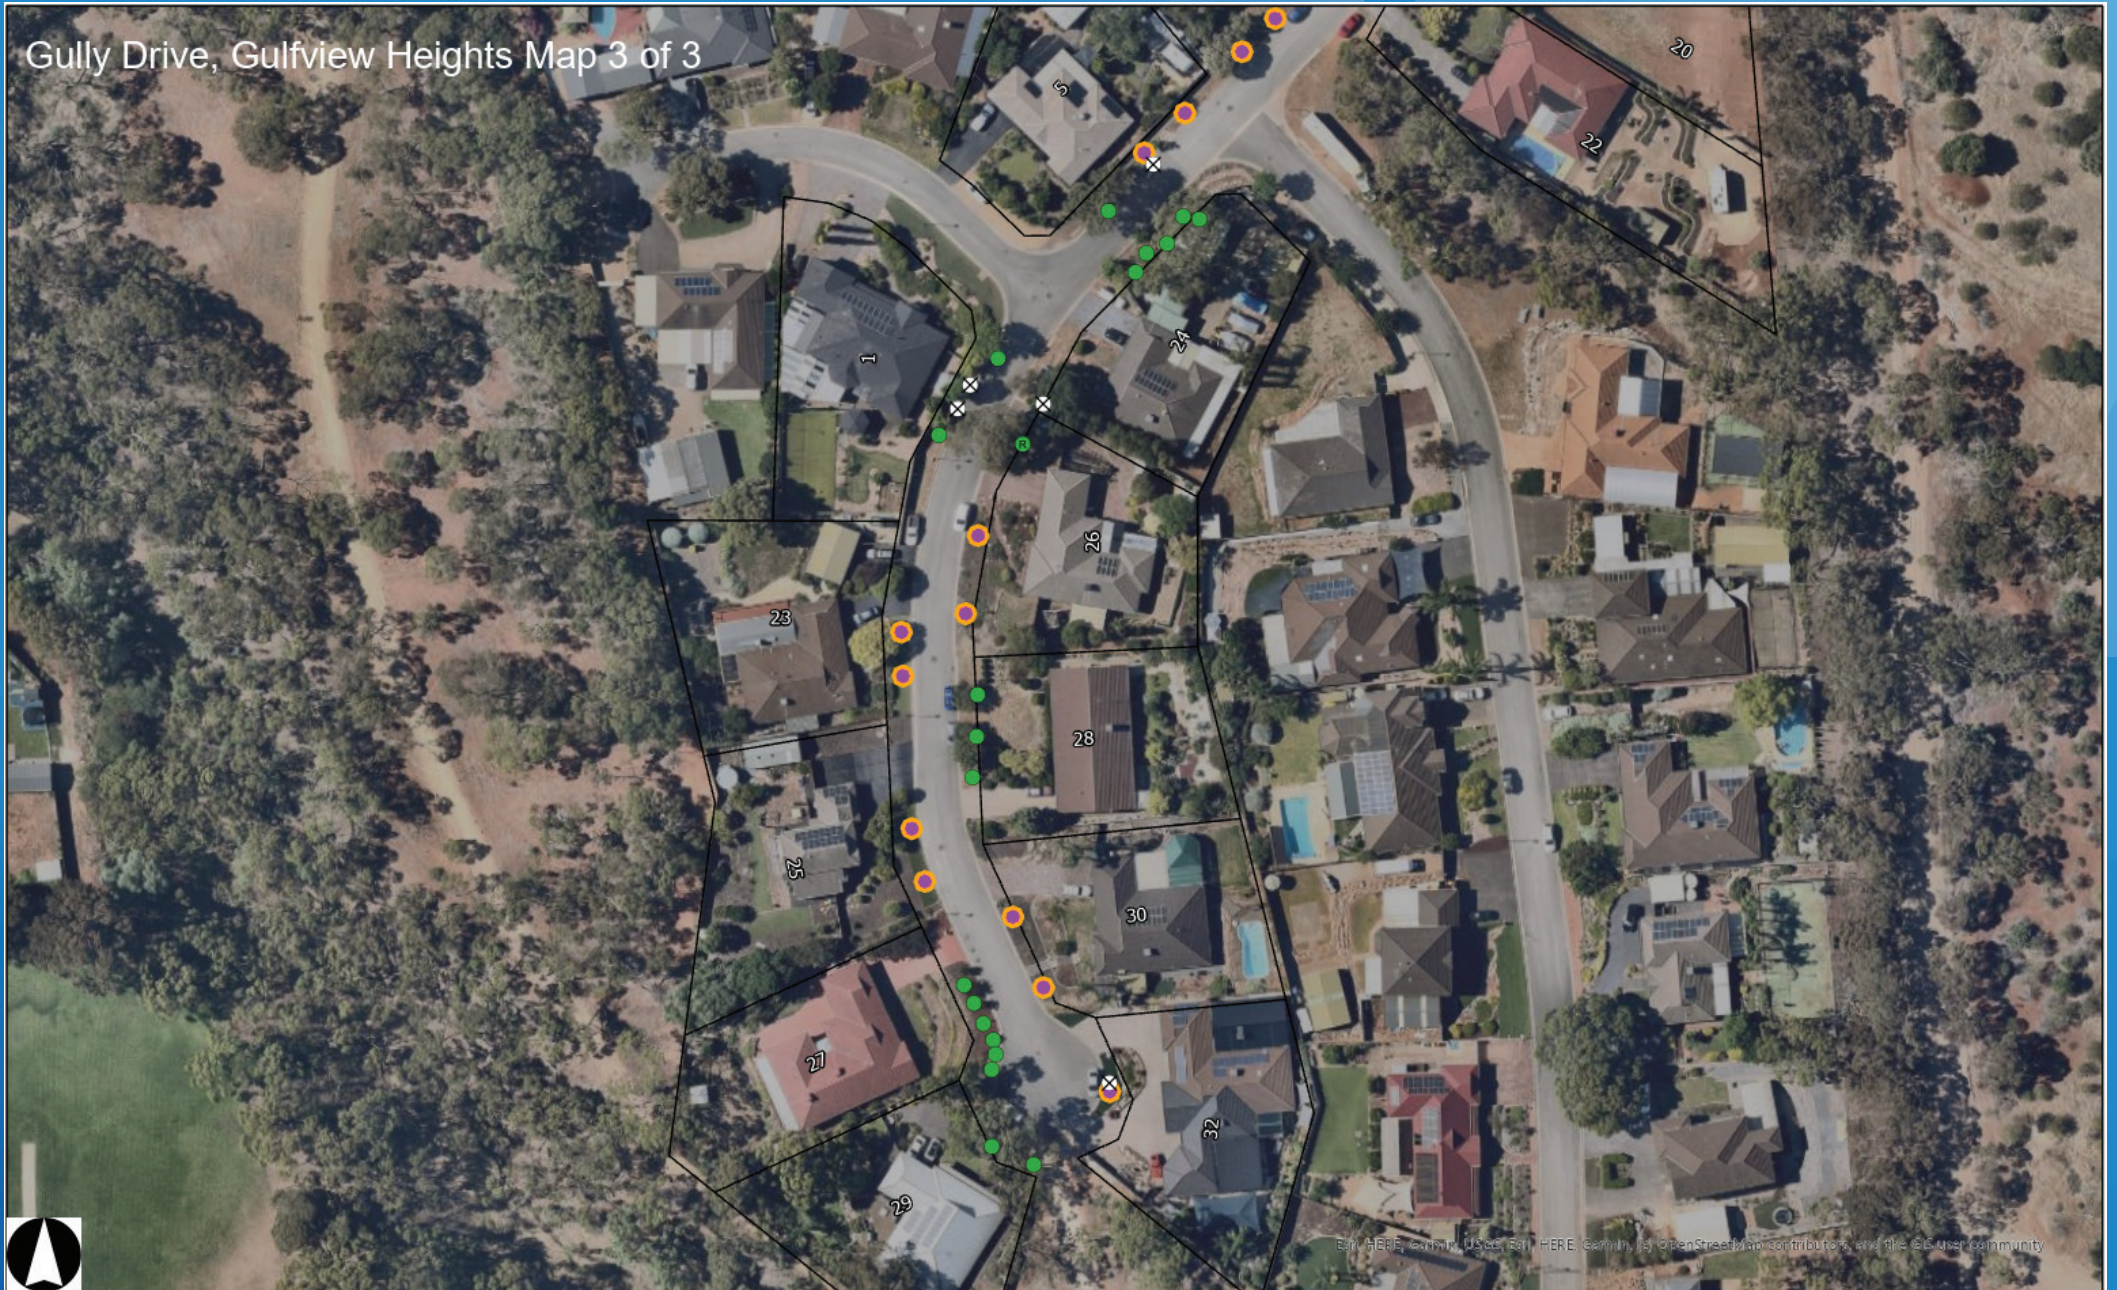

Street Tree Program **Community Consultation** Gully Drive, Gulfview Heights

Gully Drive, Gulfview Heights Map 3 of 3

- Retain Tree
- R Retain Regulated Tree
- S Retain Significant Tree
- New Tree
- X Remove Tree
- R Remove Regulated Tree
- S Remove Significant Tree

salisbury.sa.gov.au/treeprogram

Please note: Significant/ Regulated trees nominated for removal on the map have not (at time of printing) received planning approval, and are shown for consultation purposes only.