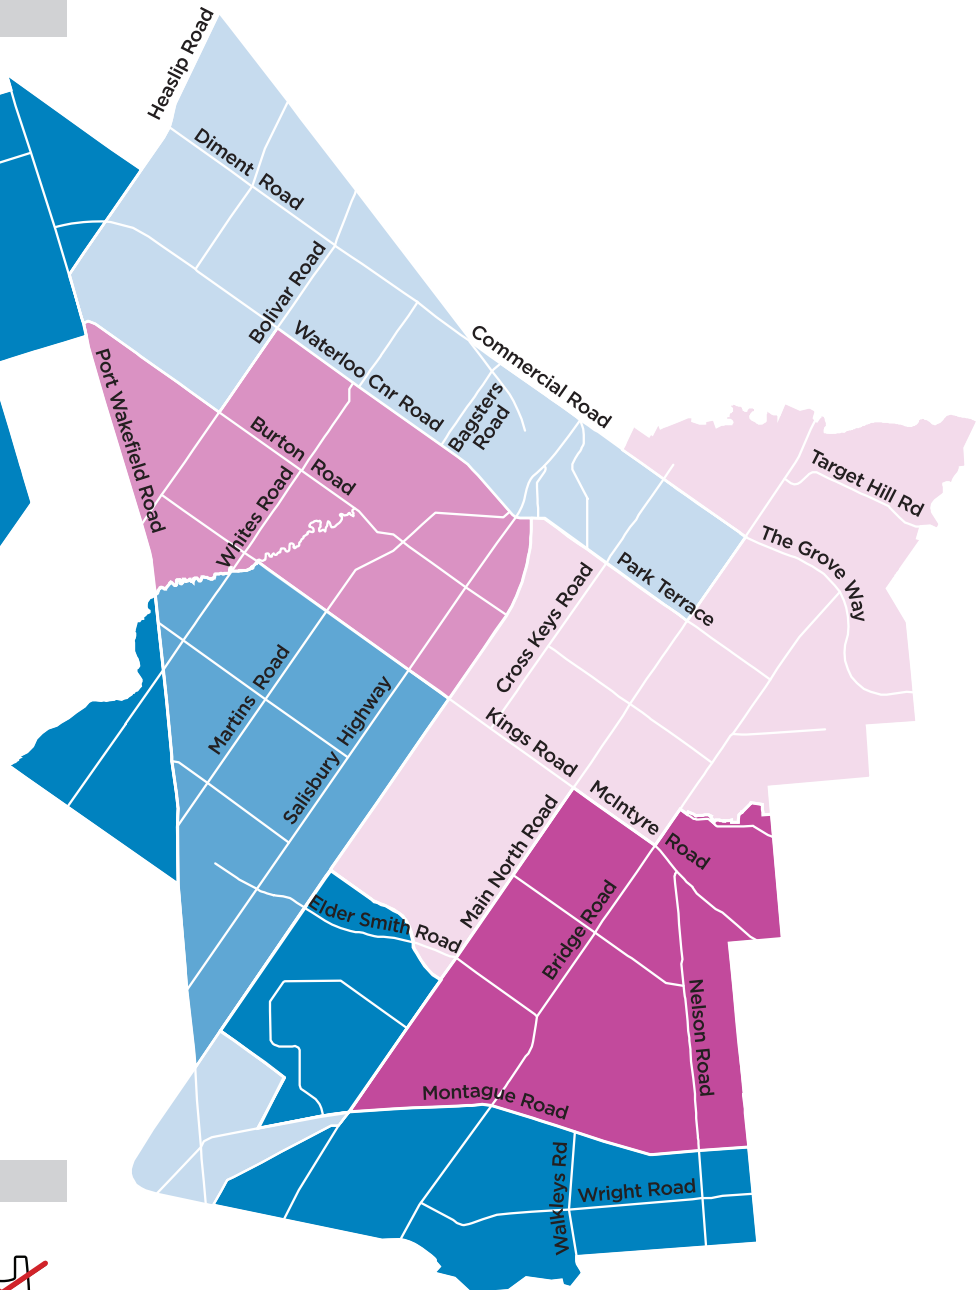

# 2022/23 Kerbside Bin Collection Map

### Week 1

- Monday
- Tuesday
- Wednesday

### Week 2

- Monday
- Tuesday
- Wednesday

The above map provides a handy guide on whether your household falls into the Week 1 or Week 2 bin collection schedule. Make sure you consult the correct calendar – either Week 1 or Week 2 – when viewing the enclosed schedule.