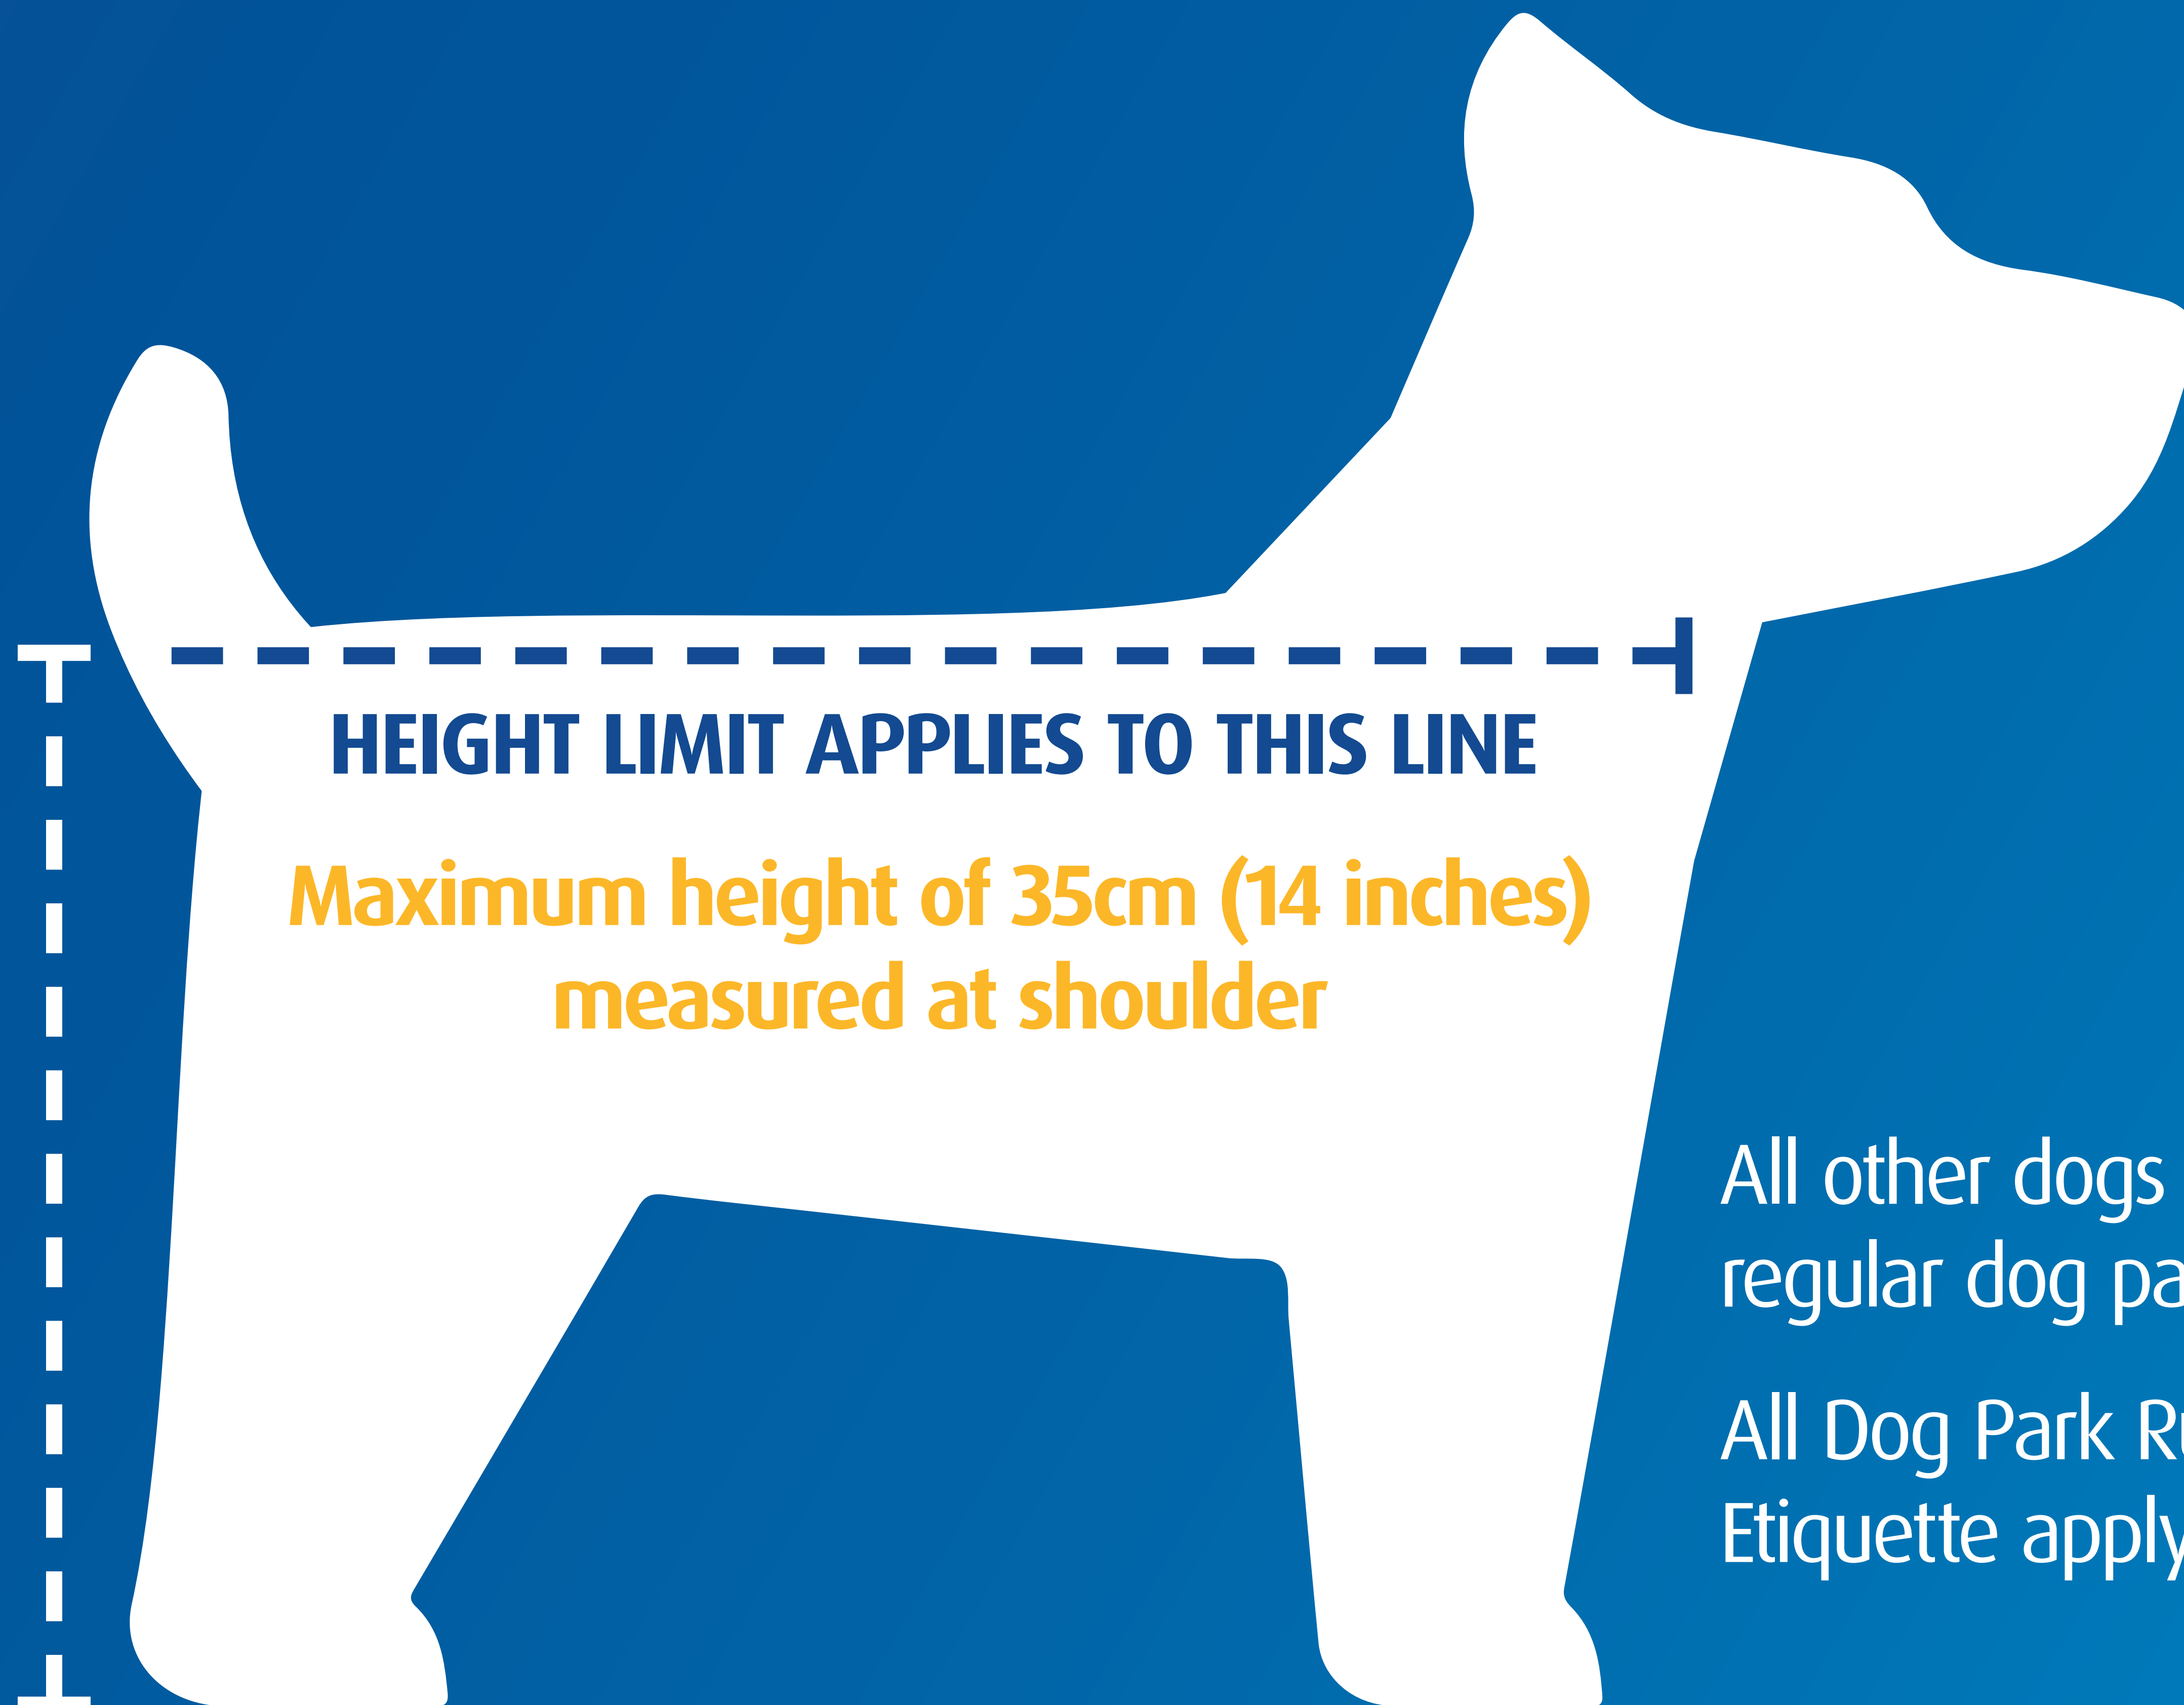

Small Dog Park

HEIGHT LIMIT APPLIES TO THIS LINE

**Maximum height of 35cm (14 inches)
measured at shoulder**

All other dogs may enter
regular dog parks.

All Dog Park Rules and
Etiquette apply.

Further information or to report any incidents: P: 8406 8222 W: salisbury.sa.gov.au